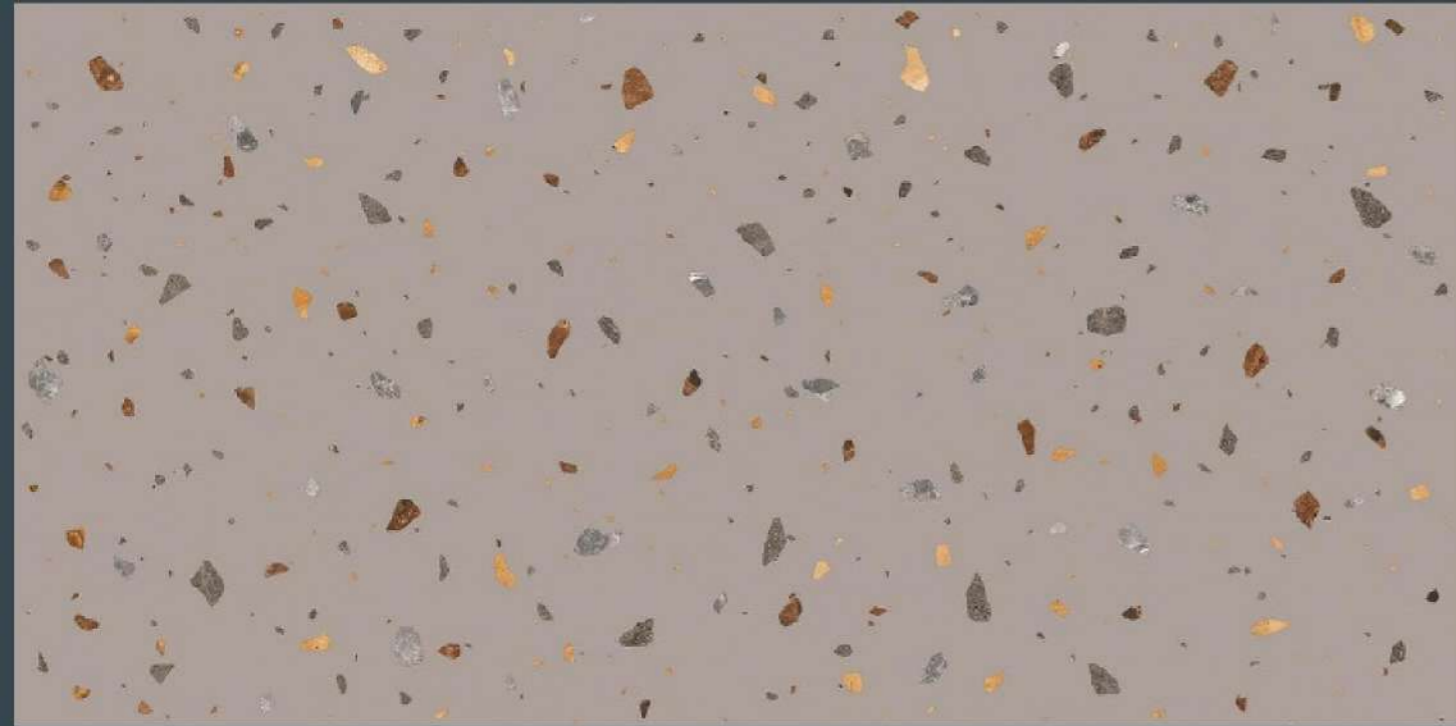

Mineral Venice

Anthracite Venice

grigio

mineral

anthracite

FLORENCE NERO
(Random - 8)

FLORENCE BIANCO
(Random - 8)

Terratile Grey 600 x 1200

Stonerra Earth 600x1200

Stonerra Silver 600x1200

Terratile Verde 600 x 1200

TERRAZZO BIANCO MATT

Terrazzo Bianco 600 x 1200

Terrazzo Grigio 600x1200

TERRAZZO GRIGIO MATT

Terrazzo Kotta 600x1200

TERRAZZO KOTA MATT & PLAIN KOTA MATT

Terratile Rosso 600x1200

Ceppo Nero 600 x1200

Terratile Blue 600 x 1200

Ceppo Griss 600x1200

Ceppo Clay 600x1200

Ceppo Bianco 600 x 1200

Gravity Urbano 600x1200